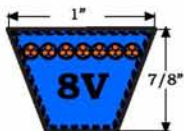

WEDGE WRAPPED 5V SECTION V- BELTS

Part Number	Approx. Outside Length (in)	Part Number	Approx. Outside Length (in)	Part Number	Approx. Outside Length (in)
5V 500	50	5V 1000	100	5V 1900	190
5V 530	53	5V 1030	103	5V 2000	200
5V 560	56	5V 1060	106	5V 2120	212
5V 600	60	5V 1120	112	5V 2240	224
5V 620	62	5V 1130	113	5V 2360	236
5V 630	63	5V 1180	118	5V 2500	250
5V 670	67	5V 1250	125	5V 2650	265
5V 700	70	5V 1320	132	5V 2800	280
5V 710	71	5V 1400	140	5V 3000	300
5V 750	75	5V 1500	150	5V 3150	315
5V 800	80	5V 1580	158	5V 3350	335
5V 850	85	5V 1600	160	5V 3550	355
5V 900	90	5V 1700	170		
5V 950	95	5V 1800	180