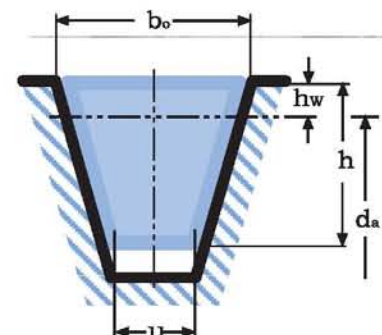

D&D POWER*DRIVE 5V 620
D&D POWER*DRIVE 5V 620
D&D POWER*DRIVE 5V 620

Profile section ←
 Circumference Outside Length (Inch-La) ←

SECTION

| Section | Top width (mm) | Height (mm) | Length Range "inch" |
|---------|----------------|-------------|---------------------|
| 3V/9N | 9 | 8 | 25"-150" |
| 5V/15N | 15 | 13 | 50"-355" |
| 8V/25N | 25 | 23 | 100"-590" |

Cross Section dimensions, Technical Data, Conversion Values for Wedge V-Belts

| SECTION | | 3V/9N | 5V/15N | 8V/25N |
|---|---------------|--------|--------|--------|
| Upper Belt Width | $b_o =$ mm | 3/8" | 5/8" | 1" |
| Belt Height | $h_r =$ mm | 21/64" | 35/64" | 7/8" |
| $La \approx L_w (L_p)$ | + mm | 4 | 11 | - |
| $La \approx Li$ | + mm | 42 | - | - |
| Recommended Min. pulley Dia \varnothing | | 63 | 140 | 315 |

Cross Section dimensions

Manufacturing Range :from 20" to 160"
 3V250 is 25" outside , 23 " inside
 Top width -3/8", Depth- 21/64"

WEDGE WRAPPED 3V SECTION V- BELTS

| Part Number | Approx. Outside Length (in) | Part Number | Approx. Outside Length (in) | Part Number | Approx. Outside Length (in) |
|-------------|-----------------------------|-------------|-----------------------------|-------------|-----------------------------|
| 3V 250 | 25 | 3V 475 | 47,5 | 3V 850 | 85 |
| 3V 265 | 26,5 | 3V 500 | 50 | 3V 900 | 90 |
| 3V 280 | 28 | 3V 530 | 53 | 3V 920 | 92 |
| 3V 300 | 30 | 3V 560 | 56 | 3V 950 | 95 |
| 3V 315 | 31,5 | 3V 600 | 60 | 3V 1000 | 100 |
| 3V 320 | 32 | 3V 630 | 63 | 3V 1060 | 106 |
| 3V 335 | 33,5 | 3V 650 | 65 | 3V 1120 | 112 |
| 3V 340 | 34 | 3V 670 | 67 | 3V 1180 | 118 |
| 3V 350 | 35 | 3V 675 | 67,5 | 3V 1200 | 120 |
| 3V 355 | 35,5 | 3V 700 | 70 | 3V 1250 | 125 |
| 3V 375 | 37,5 | 3V 710 | 71 | 3V 1320 | 132 |
| 3V 380 | 38 | 3V 730 | 73 | 3V 1400 | 140 |
| 3V 400 | 40 | 3V 750 | 75 | 3V 1500 | 150 |
| 3V 425 | 42,5 | 3V 800 | 80 | | |
| 3V 450 | 45 | 3V 830 | 83 | | |