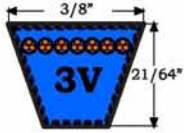

D&D POWER*DRIVE 5V 620
D&D POWER*DRIVE 5V 620
D&D POWER*DRIVE 5V 620

Profile section ←
 Circumference Outside Length (Inch-La) ←

SECTION

| Section | Top width (mm) | Height (mm) | Length Range "inch" |
|---------|----------------|-------------|---------------------|
| 3V/9N | 9 | 8 | 25"-150" |
| 5V/15N | 15 | 13 | 50"-355" |
| 8V/25N | 25 | 23 | 100"-590" |

Cross Section dimensions, Technical Data, Conversion Values for Wedge V-Belts

| SECTION | | 3V/9N | 5V/15N | 8V/25N |
|---|---------------|--------|--------|--------|
| Upper Belt Width | $b_o =$ mm | 3/8" | 5/8" | 1" |
| Belt Height | $h_r =$ mm | 21/64" | 35/64" | 7/8" |
| $La \approx L_w (L_p)$ | + mm | 4 | 11 | - |
| $La \approx Li$ | + mm | 42 | - | - |
| Recommended Min. pulley Dia \varnothing | | 63 | 140 | 315 |

Cross Section dimensions

Manufacturing Range :from 20" to 160"
 3V250 is 25" outside , 23 " inside
 Top width -3/8", Depth- 21/64"

WEDGE WRAPPED 3V SECTION V- BELTS

| Part Number | Approx. Outside Length (in) | Part Number | Approx. Outside Length (in) | Part Number | Approx. Outside Length (in) |
|-------------|-----------------------------|-------------|-----------------------------|-------------|-----------------------------|
| 3V 250 | 25 | 3V 475 | 47,5 | 3V 850 | 85 |
| 3V 265 | 26,5 | 3V 500 | 50 | 3V 900 | 90 |
| 3V 280 | 28 | 3V 530 | 53 | 3V 920 | 92 |
| 3V 300 | 30 | 3V 560 | 56 | 3V 950 | 95 |
| 3V 315 | 31,5 | 3V 600 | 60 | 3V 1000 | 100 |
| 3V 320 | 32 | 3V 630 | 63 | 3V 1060 | 106 |
| 3V 335 | 33,5 | 3V 650 | 65 | 3V 1120 | 112 |
| 3V 340 | 34 | 3V 670 | 67 | 3V 1180 | 118 |
| 3V 350 | 35 | 3V 675 | 67,5 | 3V 1200 | 120 |
| 3V 355 | 35,5 | 3V 700 | 70 | 3V 1250 | 125 |
| 3V 375 | 37,5 | 3V 710 | 71 | 3V 1320 | 132 |
| 3V 380 | 38 | 3V 730 | 73 | 3V 1400 | 140 |
| 3V 400 | 40 | 3V 750 | 75 | 3V 1500 | 150 |
| 3V 425 | 42,5 | 3V 800 | 80 | | |
| 3V 450 | 45 | 3V 830 | 83 | | |