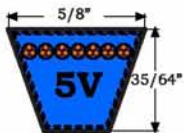

Cross Section dimensions, Technical Data, Conversion Values for Wedge V-Belts

| SECTION | | 3V/9N | 5V/15N | 8V/25N |
|---|---------------|--------|--------|--------|
| Upper Belt Width | $b_o =$ mm | 3/8" | 5/8" | 1" |
| Belt Height | $h_r =$ mm | 21/64" | 35/64" | 7/8" |
| $La \approx L_w (L_p)$ | + mm | 4 | 11 | - |
| $La \approx Li$ | + mm | 42 | - | - |
| Recommended Min. pulley Dia \varnothing | | 63 | 140 | 315 |

Cross Section dimensions

Manufacturing Range :from 20" to 160"
 3V250 is 25" outside , 23 " inside
 Top width -3/8", Depth- 21/64"

WEDGE WRAPPED 3V SECTION V- BELTS

| Part Number | Approx. Outside Length (in) | Part Number | Approx. Outside Length (in) | Part Number | Approx. Outside Length (in) |
|-------------|-----------------------------|-------------|-----------------------------|-------------|-----------------------------|
| 3V 250 | 25 | 3V 475 | 47,5 | 3V 850 | 85 |
| 3V 265 | 26,5 | 3V 500 | 50 | 3V 900 | 90 |
| 3V 280 | 28 | 3V 530 | 53 | 3V 920 | 92 |
| 3V 300 | 30 | 3V 560 | 56 | 3V 950 | 95 |
| 3V 315 | 31,5 | 3V 600 | 60 | 3V 1000 | 100 |
| 3V 320 | 32 | 3V 630 | 63 | 3V 1060 | 106 |
| 3V 335 | 33,5 | 3V 650 | 65 | 3V 1120 | 112 |
| 3V 340 | 34 | 3V 670 | 67 | 3V 1180 | 118 |
| 3V 350 | 35 | 3V 675 | 67,5 | 3V 1200 | 120 |
| 3V 355 | 35,5 | 3V 700 | 70 | 3V 1250 | 125 |
| 3V 375 | 37,5 | 3V 710 | 71 | 3V 1320 | 132 |
| 3V 380 | 38 | 3V 730 | 73 | 3V 1400 | 140 |
| 3V 400 | 40 | 3V 750 | 75 | 3V 1500 | 150 |
| 3V 425 | 42,5 | 3V 800 | 80 | | |
| 3V 450 | 45 | 3V 830 | 83 | | |