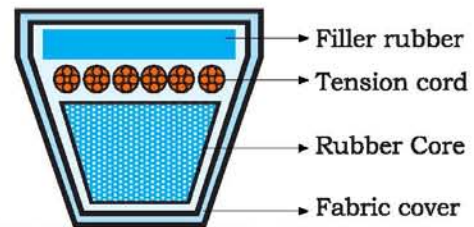

WEDGE WRAPPED V- BELTS

PRODUCT DESCRIPTION

Wear resistant cover fabric, low-stretch tension member, specially developed high grade elastomers, high performance, long service life, uniform belt geometry, high flexibility, suitable for V/flat belt transmission, maximum economy temp. resistance from -35°C to, +70°C, limited oil resistance, antistatic, tolerance stable, matched sets without sorting.

D&D POWER*DRIVE 5V 620
D&D POWER*DRIVE 5V 620
D&D POWER*DRIVE 5V 620

Profile section ←
 Circumference Outside Length (Inch-La) ←

SECTION

| Section | Top width (mm) | Height (mm) | Length Range "inch" |
|---------|----------------|-------------|---------------------|
| 3V/9N | 9 | 8 | 25"-150" |
| 5V/15N | 15 | 13 | 50"-355" |
| 8V/25N | 25 | 23 | 100"-590" |

Cross Section dimensions, Technical Data, Conversion Values for Wedge V-Belts

| SECTION | | 3V/9N | 5V/15N | 8V/25N |
|---|---------------|--------|--------|--------|
| Upper Belt Width | $b_o =$ mm | 3/8" | 5/8" | 1" |
| Belt Height | $h_r =$ mm | 21/64" | 35/64" | 7/8" |
| $La \approx L_w (L_p)$ | + mm | 4 | 11 | - |
| $La \approx Li$ | + mm | 42 | - | - |
| Recommended Min. pulley Dia \varnothing | | 63 | 140 | 315 |